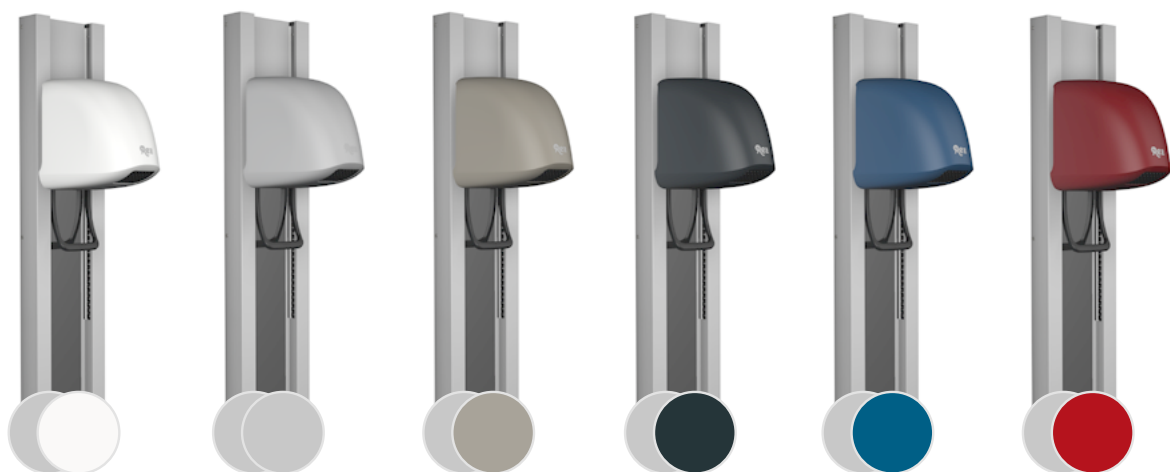

Colours and surfaces

Plastic hoods

Available in 6 standard colours.
The hoods are also available painted in any other colour for an additional charge (according to RAL and NCS-S).

Height adjusters

Available in 2 standard colours.
Special colours for an additional charge (according to RAL and NCS-S)

Plastic hood	Pure white RAL 9010 silk matt, coloured	White aluminium RAL 9006 silk matt, painted	Pearl mouse grey RAL 7048 silk matt, painted	Anthracite grey RAL 7016 silk matt, coloured	Azure blue RAL 5009 silk matt, coloured	Ruby red RAL 3003 silk matt, coloured
Height adjuster	Pure white, RAL 9010 gloss, painted					

Plastic hood	Pure white RAL 9010 silk matt, coloured	White aluminium RAL 9006 silk matt, painted	Pearl mouse grey RAL 7048 silk matt, painted	Anthracite grey RAL 7016 silk matt, coloured	Azure blue RAL 5009 silk matt, coloured	Ruby red RAL 3003 silk matt, coloured
Height adjuster	White aluminium, RAL 9006 gloss, painted					